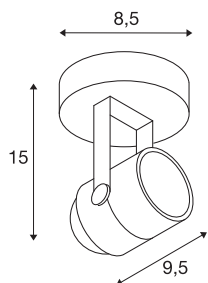

## SPOT 79

wall and ceiling light, QPAR51, round, black, max. 230V, max. 50W

The puristic high-voltage spotlight SPOT 79 is made from aluminium and designed for halogen lamps with GU10 socket. Available in black, white and silver-grey colour version, SPOT 79 is supplied ready for direct connection to 230V mains supply.

## TECHNICAL DATA

Item no.:	132020
Socket	GU10
Lamp	QPAR51
Number of sockets	1
Lamps included	0
Primary nominal voltage	220-240V ~50/60Hz mA/V
Tilt range	180 °
Horizontal rotation range	350 °
Length	9.5 cm
Height	14.0 cm
Diameter	8.5 cm
Net weight	0.307 kg
Gross weight	0.369 kg
IP Code	IP 20
Safety class	I
Assembly	Surface
Assembly details	Ceiling, Wall
Wattage	50 W
Color	black
BIG WHITE Page	330