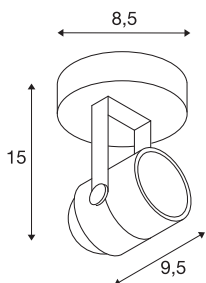

## SPOT 79

wall and ceiling light, QPAR51, round, white, max. 230V, max. 50W

The puristic high-voltage spotlight SPOT 79 is made from aluminium and designed for halogen lamps with GU10 socket. Available in black, white and silver-grey colour version, SPOT 79 is supplied ready for direct connection to 230V mains supply.

## TECHNICAL DATA

Item no.:	132021
Socket	GU10
Lamp	QPAR51
Number of sockets	1
Lamps included	0
Primary nominal voltage	220-240V ~50/60Hz mA/V
Tilt range	180 °
Horizontal rotation range	350 °
Length	9.5 cm
Height	14.0 cm
Diameter	8.5 cm
Net weight	0.299 kg
Gross weight	0.349 kg
IP Code	IP 20
Safety class	I
Assembly	Surface
Assembly details	Ceiling, Wall
Wattage	50 W
Color	white
BIG WHITE Page	330