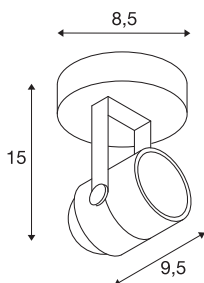

SPOT 79 wall and ceiling light

QPAR51, round, silver-grey, max. 230V, max. 50W

The puristic high-voltage spotlight SPOT 79 is made from aluminium and designed for halogen lamps with GU10 socket. Available in black, white and silver-grey colour version, SPOT 79 is supplied ready for direct connection to 230V mains supply.

TECHNICAL DATA

Item no.:	132024
Socket	GU10
Lamp	QPAR51
Number of sockets	1
Lamps included	0
Primary nominal voltage	220-240V ~50/60Hz mA/V
Tilt range	180 °
Horizontal rotation range	350 °
Length	9.5 cm
Height	14.0 cm
Diameter	8.5 cm
Net weight	0.292 kg
Gross weight	0.344 kg
IP Code	IP 20
Safety class	I
Assembly	Surface
Assembly details	Ceiling, Wall
Wattage	50 W
Color	grey
BIG WHITE Page	330