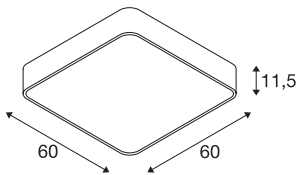

MEDO 60 ceiling light

T16, square, white, 96W, L/W/H 60/60/11.6 cm, can be converted to a pendant

MEDO 60 is the professional ceiling light that can easily be converted to be used as a pendant using the optional suspension kits. With four G5 sockets for T5 fluorescent tubes the perfect illumination intensity is achieved. Thanks to the already incorporated ballasts, MEDO 60, available in either white or silver-grey colour finish, is ready for direct connection to 230V mains supply. As an alternative, there is a round version available too.

TECHNICAL DATA

Item no.:	133821
Socket	G5
Lamp	T16
Number of sockets	4
Lamps included	0
Primary nominal voltage	230V ~50Hz mA/V
Length	60.0 cm
Width	60.0 cm
Height	11.5 cm
Net weight	5.409 kg
Gross weight	6.709 kg
IP Code	IP 20
Safety class	I
Assembly	Surface
Assembly details	Ceiling
Wattage	104 W
Color	white