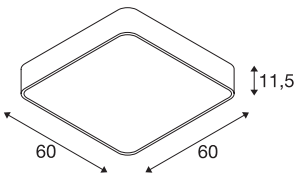

MEDO 60 ceiling light

T16, square, silver-grey, 96W, L/W/H 60/60/11.6 cm, can be converted to a pendant

MEDO 60 is the professional ceiling light that can easily be converted to be used as a pendant using the optional suspension kits. With four G5 sockets for T5 fluorescent tubes the perfect illumination intensity is achieved. Thanks to the already incorporated ballasts, MEDO 60, available in either white or silver-grey colour finish, is ready for direct connection to 230V mains supply. As an alternative, there is a round version available too.

TECHNICAL DATA

Item no.:	133824
Socket	G5
Lamp	T16
Number of sockets	4
Lamps included	0
Primary nominal voltage	230V ~50Hz mA/V
Length	60.0 cm
Width	60.0 cm
Height	11.5 cm
Net weight	5.411 kg
Gross weight	6.692 kg
IP Code	IP 20
Safety class	I
Assembly	Surface
Assembly details	Ceiling
Wattage	104 W
Color	grey