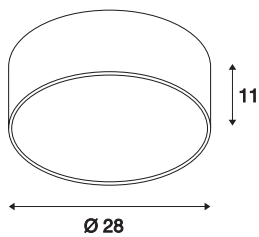

MEDO 30 ceiling light

LED, 3000K, round, black, Ø 28 cm, can be converted to a pendant, 12W

The high-quality MEDO 30 ceiling light convinces with its clear form and the elegant material contrast of its aluminium and glass construction. The luminaire is available in black, white, silver grey, and wine red. Its integrated Premium LED gives pleasant lighting effects, and its built-in LED driver allows direct connection to 230V mains supply. Using the appropriate accessories, this ceiling light can be converted into a pendant luminaire.

TECHNICAL DATA

Item no.:	135020
Lamps included	0
Number of different light outlets	1
Primary nominal voltage	220-240V ~50/60Hz mA/V
Secondary power / secondary voltage	350 mA/V
Height	11.0 cm
Diameter	28.0 cm
Net weight	0.765 kg
Gross weight	1.228 kg
IP Code	IP 20
Safety class	I
Assembly	Surface
Assembly details	Ceiling
Dimming technology	trailing edge
Wattage	16 W
Lumen	1200 lm
Colour temperature	3000 Kelvin
Beam angle	105 °
Color	black
CRI	>80
UGR ≤	25
Binning	6