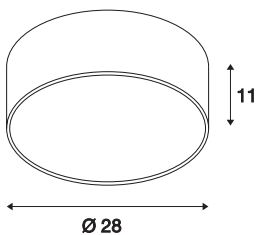

MEDO 30 ceiling light

LED, 3000K, round, white, Ø 28 cm, can be converted to a pendant, 12W

The high-quality MEDO 30 ceiling light convinces with its clear form and the elegant material contrast of its aluminium and glass construction. The luminaire is available in black, white, silver grey, and wine red. Its integrated Premium LED gives pleasant lighting effects, and its built-in LED driver allows direct connection to 230V mains supply. Using the appropriate accessories, this ceiling light can be converted into a pendant luminaire.

TECHNICAL DATA

Item no.:	135021
Lamps included	0
Number of different light outlets	1
Primary nominal voltage	220-240V ~50/60Hz mA/V
Secondary power / secondary voltage	350 mA/V
Height	11.0 cm
Diameter	28.0 cm
Net weight	0.794 kg
Gross weight	1.233 kg
IP Code	IP 20
Safety class	I
Assembly	Surface
Assembly details	Ceiling
Dimming technology	trailing edge
Wattage	16 W
Lumen	1200 lm
Colour temperature	3000 Kelvin
Beam angle	105 °
Color	white
CRI	>80
UGR ≤	25
Binning	6