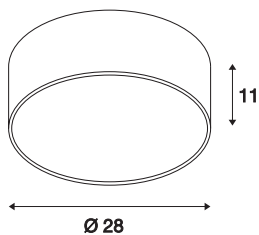

## MEDO 30 ceiling light

LED, 3000K, round, silver-grey, Ø 28 cm, can be converted to a pendant, 12W

The high-quality MEDO 30 ceiling light convinces with its clear form and the elegant material contrast of its aluminium and glass construction. The luminaire is available in black, white, silver grey, and wine red. Its integrated Premium LED gives pleasant lighting effects, and its built-in LED driver allows direct connection to 230V mains supply. Using the appropriate accessories, this ceiling light can be converted into a pendant luminaire.

## TECHNICAL DATA

Item no.:	135024
Lamps included	0
Number of different light outlets	1
Primary nominal voltage	220-240V ~50/60Hz mA/V
Secondary power / secondary voltage	350 mA/V
Height	11.0 cm
Diameter	28.0 cm
Net weight	0.754 kg
Gross weight	1.166 kg
IP Code	IP 20
Safety class	I
Assembly	Surface
Assembly details	Ceiling
Dimming technology	trailing edge
Wattage	16 W
Lumen	1200 lm
Colour temperature	3000 Kelvin
Beam angle	105 °
Color	grey
CRI	>80
UGR ≤	25
Binning	6