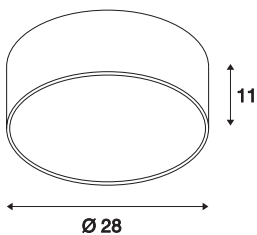

## MEDO 30 ceiling light

LED, 3000K, round, wine red, Ø 28 cm, can be converted to a pendant, 12W

The high-quality MEDO 30 ceiling light convinces with its clear form and the elegant material contrast of its aluminium and glass construction. The luminaire is available in black, white, silver grey, and wine red. Its integrated Premium LED gives pleasant lighting effects, and its built-in LED driver allows direct connection to 230V mains supply. Using the appropriate accessories, this ceiling light can be converted into a pendant luminaire.

## TECHNICAL DATA

Item no.:	135026
Lamps included	0
Number of different light outlets	1
Primary nominal voltage	220-240V ~50/60Hz mA/V
Secondary power / secondary voltage	350 mA/V
Height	11.0 cm
Diameter	28.0 cm
Net weight	0.786 kg
Gross weight	1.155 kg
IP Code	IP 20
Safety class	I
Assembly	Surface
Assembly details	Ceiling
Dimming technology	trailing edge
Wattage	16 W
Lumen	1200 lm
Colour temperature	3000 Kelvin
Beam angle	105 °
Color	red
CRI	>80
UGR ≤	25
Binning	6