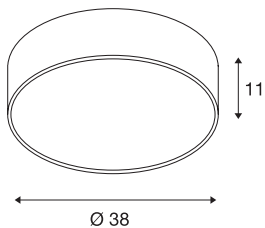

## MEDO 40 ceiling light

LED, 3000K, round, black, Ø 38 cm, can be converted to a pendant, 31 W

The high-quality MEDO 40 ceiling light convinces with its clear form and the elegant material contrast of its aluminium and glass construction. The luminaire is available in black, white, silver grey, and wine red. Its integrated Premium LED gives pleasant lighting effects, and its built-in LED driver allows direct connection to 230V mains supply. Using the appropriate accessories, this ceiling light can be converted into a pendant luminaire.

## TECHNICAL DATA

Item no.:	135070
Lamps included	0
Primary nominal voltage	220-240V ~50/60Hz mA/V
Secondary power / secondary voltage	700 mA/V
Height	11.0 cm
Diameter	38.0 cm
Net weight	1.308 kg
Gross weight	2.248 kg
IP Code	IP 20
Safety class	I
Assembly	Surface
Assembly details	Ceiling
Dimming technology	Leading edge
Wattage	30.1 W
Colour temperature	3000 Kelvin
Beam angle	105 °
Color	black
CRI	>80
UGR ≤	25
Binning	6
LXXBXX data	70/50
Service life	20000 h