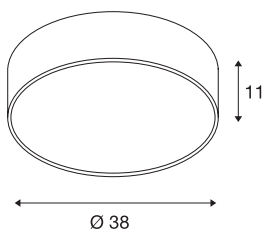

MEDO 40 ceiling light

LED, 3000K, round, white, Ø 38 cm, can be converted to a pendant, 31 W

The high-quality MEDO 40 ceiling light convinces with its clear form and the elegant material contrast of its aluminium and glass construction. The luminaire is available in black, white, silver grey, and wine red. Its integrated Premium LED gives pleasant lighting effects, and its built-in LED driver allows direct connection to 230V mains supply. Using the appropriate accessories, this ceiling light can be converted into a pendant luminaire.

TECHNICAL DATA

Item no.:	135071
Lamps included	0
Primary nominal voltage	220-240V ~50/60Hz mA/V
Secondary power / secondary voltage	700 mA/V
Height	11.0 cm
Diameter	38.0 cm
Net weight	1.36 kg
Gross weight	2.251 kg
IP Code	IP 20
Safety class	I
Assembly	Surface
Assembly details	Ceiling
Dimming technology	Leading edge
Wattage	30.1 W
Colour temperature	3000 Kelvin
Beam angle	105 °
Color	white
CRI	>80
UGR ≤	25
Binning	6
LXXBXX data	70/50
Service life	20000 h