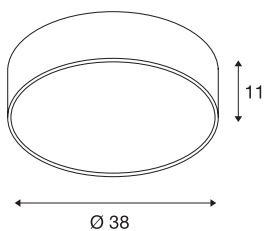

MEDO 40 ceiling light

LED, 3000K, round, silver-grey, Ø 38 cm, can be converted to a pendant, 31 W

The high-quality MEDO 40 ceiling light convinces with its clear form and the elegant material contrast of its aluminium and glass construction. The luminaire is available in black, white, silver grey, and wine red. Its integrated Premium LED gives pleasant lighting effects, and its built-in LED driver allows direct connection to 230V mains supply. Using the appropriate accessories, this ceiling light can be converted into a pendant luminaire.

TECHNICAL DATA

Item no.:	135074
Lamps included	0
Primary nominal voltage	220-240V ~50/60Hz mA/V
Secondary power / secondary voltage	700 mA/V
Height	11.0 cm
Diameter	38.0 cm
Net weight	1.297 kg
Gross weight	2.115 kg
IP Code	IP 20
Safety class	I
Assembly	Surface
Assembly details	Ceiling
Dimming technology	Leading edge
Wattage	30.1 W
Colour temperature	3000 Kelvin
Beam angle	105 °
Color	grey
CRI	>80
UGR ≤	25
Binning	6
LXXBXX data	70/50
Service life	20000 h