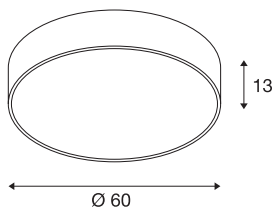

## MEDO 60 ceiling light

LED, 3000K, round, black, Ø 60 cm, can be converted to a pendant, 40 W

The high-quality MEDO CL impresses with its clear design and the elegant synergy of the aluminium and glass materials that have been used. Thanks to having an integrated premium LED, it generates a bright and homogeneous light. The ceiling light can be converted into a pendant using a suspension kit, and is therefore also ideal for rooms with high ceilings. The built-in LED driver makes direct connection to a 120V to 240V mains supply possible.

## TECHNICAL DATA

Item no.:	135120
Lamps included	0
Primary nominal voltage	100-240V ~50/60Hz mA/V
Secondary power / secondary voltage	1000 mA/V
Height	13.0 cm
Diameter	60.0 cm
Net weight	5.664 kg
Gross weight	7.75 kg
IP Code	IP 20
Safety class	I
Assembly	Surface
Assembly details	Ceiling
Dimming technology	1-10V
Wattage	38.3 W
Colour temperature	3000 Kelvin
Beam angle	105 °
Color	black
CRI	>80
UGR ≤	22
Binning	6
LXXBXX data	70/50
Service life	20000 h