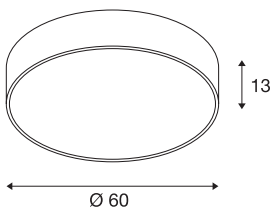

MEDO 60 ceiling light

LED, 3000K, round, white, Ø 60 cm, can be converted to a pendant, 40 W

The high-quality MEDO CL impresses with its clear design and the elegant synergy of the aluminium and glass materials that have been used. Thanks to having an integrated premium LED, it generates a bright and homogeneous light. The ceiling light can be converted into a pendant using a suspension kit, and is therefore also ideal for rooms with high ceilings. The built-in LED driver makes direct connection to a 120V to 240V mains supply possible.

TECHNICAL DATA

Item no.:	135121
Lamps included	0
Primary nominal voltage	100-240V ~50/60Hz mA/V
Secondary power / secondary voltage	1000 mA/V
Height	13.0 cm
Diameter	60.0 cm
Net weight	5.657 kg
Gross weight	7.686 kg
IP Code	IP 20
Safety class	I
Assembly	Surface
Assembly details	Ceiling
Dimming technology	1-10V
Wattage	38.3 W
Colour temperature	3000 Kelvin
Beam angle	105 °
Color	white
CRI	>80
UGR ≤	22
Binning	6
LXXBXX data	70/50
Service life	20000 h