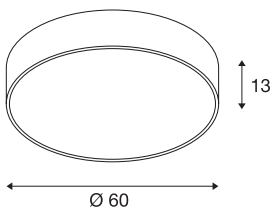

## MEDO 60 ceiling light

LED, 3000K, round, silver-grey, Ø 60 cm, can be converted to a pendant, 40 W

The high-quality MEDO CL impresses with its clear design and the elegant synergy of the aluminium and glass materials that have been used. Thanks to having an integrated premium LED, it generates a bright and homogeneous light. The ceiling light can be converted into a pendant using a suspension kit, and is therefore also ideal for rooms with high ceilings. The built-in LED driver makes direct connection to a 120V to 240V mains supply possible.

## TECHNICAL DATA

Item no.:	135124
Lamps included	0
Primary nominal voltage	100-240V ~50/60Hz mA/V
Secondary power / secondary voltage	1000 mA/V
Height	13.0 cm
Diameter	60.0 cm
Net weight	5.623 kg
Gross weight	7.564 kg
IP Code	IP 20
Safety class	I
Assembly	Surface
Assembly details	Ceiling
Dimming technology	1-10V
Wattage	38.3 W
Colour temperature	3000 Kelvin
Beam angle	105 °
Color	grey
CRI	>80
UGR ≤	22
Binning	6
LXXBXX data	70/50
Service life	20000 h