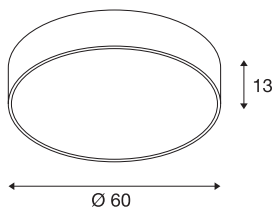

MEDO 60 ceiling light

LED, 3000K, round, wine red, Ø 60 cm, can be converted to a pendant, 40 W

The high-quality MEDO CL impresses with its clear design and the elegant synergy of the aluminium and glass materials that have been used. Thanks to having an integrated premium LED, it generates a bright and homogeneous light. The ceiling light can be converted into a pendant using a suspension kit, and is therefore also ideal for rooms with high ceilings. The built-in LED driver makes direct connection to a 120V to 240V mains supply possible.

TECHNICAL DATA

Item no.:	135126
Lamps included	0
Primary nominal voltage	100-240V ~50/60Hz mA/V
Secondary power / secondary voltage	1000 mA/V
Height	13.0 cm
Diameter	60.0 cm
Net weight	5.695 kg
Gross weight	7.752 kg
IP Code	IP 20
Safety class	I
Assembly	Surface
Assembly details	Ceiling
Dimming technology	1-10V
Wattage	38.3 W
Colour temperature	3000 Kelvin
Beam angle	105 °
Color	red
CRI	>80
UGR ≤	22
Binning	6
LXXBXX data	70/50
Service life	20000 h