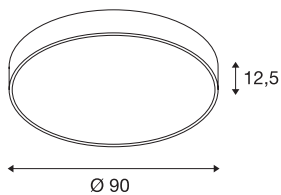

MEDO 90 ceiling light

LED, 3000K, round, black, Ø 90 cm, can be converted to a pendant, 120W

The high-quality MEDO CL impresses with its clear design and the elegant synergy of the aluminium and glass materials that have been used. Thanks to having an integrated premium LED, it generates a bright and homogeneous light. The ceiling light can be converted into a pendant using a suspension kit, and is therefore also ideal for rooms with high ceilings. The built-in LED driver makes direct connection to a 120V to 240V mains supply possible.

TECHNICAL DATA

Item no.:	135170
Lamps included	0
Number of different light outlets	1
Primary nominal voltage	220-240V ~50/60Hz mA/V
Secondary power / secondary voltage	2900 mA/V
Height	12.5 cm
Diameter	90.0 cm
Net weight	10.681 kg
Gross weight	14.565 kg
IP Code	IP 20
Safety class	I
Assembly	Surface
Assembly details	Ceiling
Dimming technology	1-10V
Wattage	119 W
Colour temperature	3000 Kelvin
Beam angle	105 °
Color	black
CRI	>80
UGR ≤	25
Binning	6
LXXBXX data	70/50