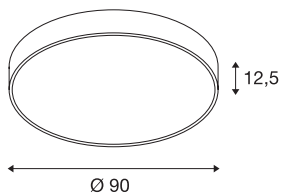

MEDO 90 ceiling light

LED, 3000K, round, white, Ø 90 cm, can be converted to a pendant, 120W

The high-quality MEDO CL impresses with its clear design and the elegant synergy of the aluminium and glass materials that have been used. Thanks to having an integrated premium LED, it generates a bright and homogeneous light. The ceiling light can be converted into a pendant using a suspension kit, and is therefore also ideal for rooms with high ceilings. The built-in LED driver makes direct connection to a 120V to 240V mains supply possible.

TECHNICAL DATA

Item no.:	135171
Lamps included	0
Number of different light outlets	1
Primary nominal voltage	220-240V ~50/60Hz mA/V
Secondary power / secondary voltage	2900 mA/V
Height	12.5 cm
Diameter	90.0 cm
Net weight	10.718 kg
Gross weight	14.508 kg
IP Code	IP 20
Safety class	I
Assembly	Surface
Assembly details	Ceiling
Dimming technology	1-10V
Wattage	119 W
Colour temperature	3000 Kelvin
Beam angle	105 °
Color	white
CRI	>80
UGR ≤	25
Binning	6
LXXBXX data	70/50