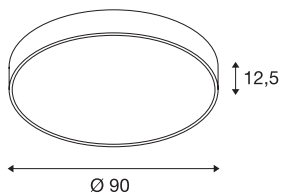

## MEDO 90 ceiling light

LED, 3000K, round, silver-grey, Ø 90 cm, can be converted to a pendant, 120W

The high-quality MEDO CL impresses with its clear design and the elegant synergy of the aluminium and glass materials that have been used. Thanks to having an integrated premium LED, it generates a bright and homogeneous light. The ceiling light can be converted into a pendant using a suspension kit, and is therefore also ideal for rooms with high ceilings. The built-in LED driver makes direct connection to a 120V to 240V mains supply possible.

## TECHNICAL DATA

Item no.:	135174
Lamps included	0
Number of different light outlets	1
Primary nominal voltage	220-240V ~50/60Hz mA/V
Secondary power / secondary voltage	2900 mA/V
Height	12.5 cm
Diameter	90.0 cm
Net weight	10.654 kg
Gross weight	14.54 kg
IP Code	IP 20
Safety class	I
Assembly	Surface
Assembly details	Ceiling
Dimming technology	1-10V
Wattage	119 W
Colour temperature	3000 Kelvin
Beam angle	105 °
Color	grey
CRI	>80
UGR ≤	25
Binning	6
LXXBXX data	70/50