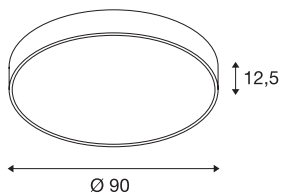

MEDO 90 ceiling light

LED, 3000K, round, wine red, Ø 90 cm, can be converted to a pendant, 120W

The high-quality MEDO CL impresses with its clear design and the elegant synergy of the aluminium and glass materials that have been used. Thanks to having an integrated premium LED, it generates a bright and homogeneous light. The ceiling light can be converted into a pendant using a suspension kit, and is therefore also ideal for rooms with high ceilings. The built-in LED driver makes direct connection to a 120V to 240V mains supply possible.

TECHNICAL DATA

Item no.:	135176
Lamps included	0
Number of different light outlets	1
Primary nominal voltage	220-240V ~50/60Hz mA/V
Secondary power / secondary voltage	2900 mA/V
Height	12.5 cm
Diameter	90.0 cm
Net weight	10.755 kg
Gross weight	13.747 kg
IP Code	IP 20
Safety class	I
Assembly	Surface
Assembly details	Ceiling
Dimming technology	1-10V
Wattage	119 W
Colour temperature	3000 Kelvin
Beam angle	105 °
Color	red
CRI	>80
UGR ≤	25
Binning	6
LXXBXX data	70/50