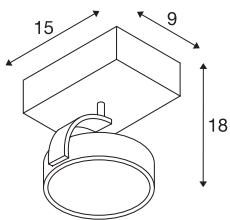

KALU wall and ceiling light

single-headed, QPAR111, round, matt white, max. 75 W

The puristic design of KALU ceiling light is a guarantor for absolutely individual alignment of lamp heads, optionally equipped with halogen or suitable LED ES111 lamps. The light can also be dimmed which offers even more installation possibilities. Available in several colour versions KALU ceiling light is supplied ready for direct connection to 230V mains supply.

TECHNICAL DATA

| | |
|-----------------------------|------------------------|
| Item no.: | 147301 |
| Socket | GU10 |
| Lamp | QPAR111 |
| Number of sockets | 1 |
| Lamps included | 0 |
| Primary nominal voltage | 220-240V ~50/60Hz mA/V |
| Tilt range | 90 ° |
| Horizontal rotation range | 350 ° |
| Length | 15.0 cm |
| Width | 9.0 cm |
| Height | 18.0 cm |
| Net weight | 0.515 kg |
| Gross weight | 0.707 kg |
| IP Code | IP 20 |
| Safety class | I |
| Assembly | Surface |
| Assembly details | Ceiling, Wall |
| Wattage | 75 W |
| Color | white |
| Maximum ambient temperature | 40 °C |
| BIG WHITE Page | 350 |