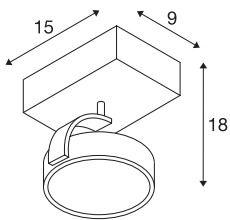

KALU

wall and ceiling light, single-headed, QPAR111, round, brushed aluminium, max. 75 W

The puristic design of KALU ceiling light is a guarantor for absolutely individual alignment of lamp heads, optionally equipped with halogen or suitable LED ES111 lamps. The light can also be dimmed which offers even more installation possibilities. Available in several colour versions KALU ceiling light is supplied ready for direct connection to 230V mains supply.

TECHNICAL DATA

Item no.:	147306
Socket	GU10
Lamp	QPAR111
Number of sockets	1
Lamps included	0
Primary nominal voltage	220-240V ~50/60Hz mA/V
Tilt range	90 °
Horizontal rotation range	350 °
Length	15.0 cm
Width	9.0 cm
Height	18.0 cm
Net weight	0.493 kg
Gross weight	0.687 kg
IP Code	IP 20
Safety class	I
Assembly	Surface
Assembly details	Ceiling, Wall
Wattage	75 W
Color	aluminium
Maximum ambient temperature	40 °C
BIG WHITE Page	350