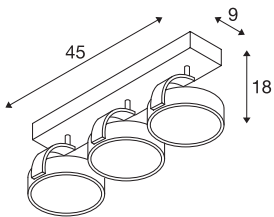

KALU wall and ceiling light

triple-headed, QPAR111, round, matt white, max. 225 W

The puristic design of KALU ceiling light is a guarantor for absolutely individual alignment of lamp heads, optionally equipped with halogen or suitable LED ES111 lamps. The light can also be dimmed which offers even more installation possibilities. Available in several colour versions KALU ceiling light is supplied ready for direct connection to 230V mains supply.

TECHNICAL DATA

Item no.:	147321
Socket	GU10
Lamp	QPAR111
Number of sockets	3
Lamps included	0
Primary nominal voltage	220-240V ~50/60Hz mA/V
Tilt range	90 °
Horizontal rotation range	350 °
Length	45.0 cm
Width	9.0 cm
Height	18.0 cm
Net weight	1.365 kg
Gross weight	1.775 kg
IP Code	IP 20
Safety class	I
Assembly	Surface
Assembly details	Ceiling, Wall
Wattage	75 W
Color	white
Maximum ambient temperature	40 °C
BIG WHITE Page	350