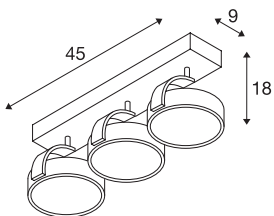

KALU

wall and ceiling light, triple-headed, QPAR111, round, brushed aluminium, max. 225 W

The puristic design of KALU ceiling light is a guarantor for absolutely individual alignment of lamp heads, optionally equipped with halogen or suitable LED ES111 lamps. The light can also be dimmed which offers even more installation possibilities. Available in several colour versions KALU ceiling light is supplied ready for direct connection to 230V mains supply.

TECHNICAL DATA

Item no.:	147326
Socket	GU10
Lamp	QPAR111
Number of sockets	3
Lamps included	0
Primary nominal voltage	220-240V ~50/60Hz mA/V
Tilt range	90 °
Horizontal rotation range	350 °
Length	45.0 cm
Width	9.0 cm
Height	18.0 cm
Net weight	1.307 kg
Gross weight	1.728 kg
IP Code	IP 20
Safety class	I
Assembly	Surface
Assembly details	Ceiling, Wall
Wattage	75 W
Color	aluminium
Maximum ambient temperature	40 °C
BIG WHITE Page	350