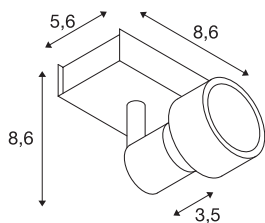

PURI 1 wall and ceiling light

single-headed, QPAR51, matt black, max. 50W, with deco ring

Wall and ceiling light of our PURI series where, depending on the version, one to three adjustable lamp heads are mounted to the canopy. The luminaire is made of aluminium and, thanks to the GU10 socket, is suitable for both halogen and LED lamps. A lamp is included to place on the lamp for halogen lamps with 5 cm diameter. The electrical connection of the luminaire, which comes in various colours, is made directly to the 230V mains supply.

TECHNICAL DATA

Item no.:	147360
Socket	GU10
Lamp	QPAR51
Number of sockets	1
Lamps included	0
Primary nominal voltage	230V ~50Hz mA/V
Tilt range	85 °
Horizontal rotation range	350 °
Length	8.6 cm
Width	5.6 cm
Height	8.6 cm
Net weight	0.274 kg
Gross weight	0.335 kg
IP Code	IP 20
Safety class	I
Assembly	Surface
Assembly details	Ceiling, Wall
Wattage	50 W
Color	black
BIG WHITE Page	349