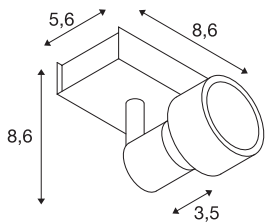

PURI 1 wall and ceiling light

single-headed, QPAR51, matt white, max. 50W, with deco ring

Wall and ceiling light of our PURI series where, depending on the version, one to three adjustable lamp heads are mounted to the canopy. The luminaire is made of aluminium and, thanks to the GU10 socket, is suitable for both halogen and LED lamps. A lamp is included to place on the lamp for halogen lamps with 5cm diameter. The electrical connection of the luminaire, which comes in various colours, is made directly to the 230V mains supply.

TECHNICAL DATA

Item no.:	147361
Socket	GU10
Lamp	QPAR51
Number of sockets	1
Lamps included	0
Primary nominal voltage	230V ~50Hz mA/V
Tilt range	85 °
Horizontal rotation range	350 °
Length	8.6 cm
Width	5.6 cm
Height	8.6 cm
Net weight	0.279 kg
Gross weight	0.339 kg
IP Code	IP 20
Safety class	I
Assembly	Surface
Assembly details	Ceiling, Wall
Wattage	50 W
Color	white
BIG WHITE Page	349