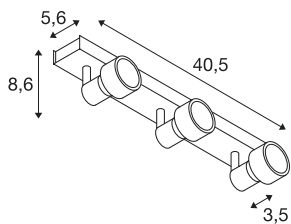

PURI 3 wall and ceiling light

triple-headed, QPAR51, matt white, max. 150 W, with deco ring

Wall and ceiling light of our PURI series where, depending on the version, one to three adjustable lamp heads are mounted to the canopy. The luminaire is made of aluminium and, thanks to the GU10 socket, is suitable for both halogen and LED lamps. A lamp is included to place on the lamp for halogen lamps with 5cm diameter. The electrical connection of the luminaire, which comes in various colours, is made directly to the 230V mains supply.

TECHNICAL DATA

Item no.:	147381
Socket	GU10
Lamp	QPAR51
Number of sockets	3
Lamps included	0
Primary nominal voltage	230V ~50Hz mA/V
Tilt range	85 °
Horizontal rotation range	350 °
Length	40.5 cm
Width	5.6 cm
Height	8.6 cm
Net weight	0.968 kg
Gross weight	1.094 kg
IP Code	IP 20
Safety class	I
Assembly	Surface
Assembly details	Ceiling, Wall
Wattage	50 W
Color	white
BIG WHITE Page	349