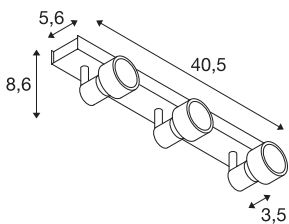

## PURI 3 wall and ceiling light

triple-headed, QPAR51, silver-grey, max. 150 W, with deco ring

Wall and ceiling light of our PURI series where, depending on the version, one to three adjustable lamp heads are mounted to the canopy. The luminaire is made of aluminium and, thanks to the GU10 socket, is suitable for both halogen and LED lamps. A lamp is included to place on the lamp for halogen lamps with 5cm diameter. The electrical connection of the luminaire, which comes in various colours, is made directly to the 230V mains supply.

### TECHNICAL DATA

Item no.:	147384
Socket	GU10
Lamp	QPAR51
Number of sockets	3
Lamps included	0
Primary nominal voltage	230V ~50Hz mA/V
Tilt range	85 °
Horizontal rotation range	350 °
Length	40.5 cm
Width	5.6 cm
Height	8.6 cm
Net weight	0.937 kg
Gross weight	1.07 kg
IP Code	IP 20
Safety class	I
Assembly	Surface
Assembly details	Ceiling, Wall
Wattage	50 W
Color	grey