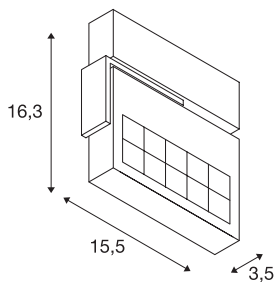

TECHNICAL DATA

Item no.:	147391
Lamps included	0
Primary nominal voltage	220-240V ~50/60Hz mA/V
Secondary power / secondary voltage	500 mA/V
Vertical tilting range	180 °
Horizontal rotation range	350 °
Width	15.5 cm
Height	16.3 cm
Depth	3.5 cm
Net weight	0.787 kg
Gross weight	0.897 kg
IP Code	IP 20
Safety class	I
Assembly	Surface
Assembly details	Ceiling, Wall
Dimming technology	Leading edge
Wattage	18 W
Lumen	960 lm
Colour temperature	3000 Kelvin
Beam angle	60 °
Color	white
CRI	>90