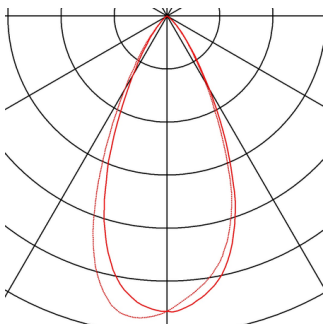

TECHNICAL DATA

Item no.:	147391
Lamps included	0
Primary nominal voltage	220-240V ~50/60Hz mA/V
Secondary power / secondary voltage	500 mA/V
Vertical tilting range	180 °
Horizontal rotation range	350 °
Width	15.5 cm
Height	16.3 cm
Depth	3.5 cm
Net weight	0.787 kg
Gross weight	0.897 kg
IP Code	IP 20
Safety class	I
Assembly	Surface
Assembly details	Ceiling, Wall
Dimming technology	Leading edge
Wattage	18 W
Lumen	960 lm
Colour temperature	3000 Kelvin
Beam angle	60 °
Color	white
CRI	>90