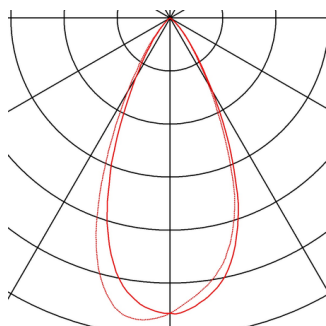

TECHNICAL DATA

Item no.:	147394
Lamps included	0
Primary nominal voltage	220-240V ~50/60Hz mA/V
Secondary power / secondary voltage	500 mA/V
Vertical tilting range	180 °
Horizontal rotation range	350 °
Width	15.5 cm
Height	16.3 cm
Depth	3.5 cm
Net weight	0.773 kg
Gross weight	0.887 kg
IP Code	IP 20
Safety class	I
Assembly	Surface
Assembly details	Ceiling, Wall
Dimming technology	Leading edge
Wattage	18 W
Lumen	960 lm
Colour temperature	3000 Kelvin
Beam angle	60 °
Color	grey
CRI	>90