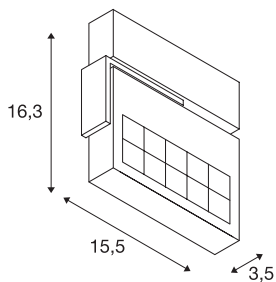

TECHNICAL DATA

Item no.:	147394
Lamps included	0
Primary nominal voltage	220-240V ~50/60Hz mA/V
Secondary power / secondary voltage	500 mA/V
Vertical tilting range	180 °
Horizontal rotation range	350 °
Width	15.5 cm
Height	16.3 cm
Depth	3.5 cm
Net weight	0.773 kg
Gross weight	0.887 kg
IP Code	IP 20
Safety class	I
Assembly	Surface
Assembly details	Ceiling, Wall
Dimming technology	Leading edge
Wattage	18 W
Lumen	960 lm
Colour temperature	3000 Kelvin
Beam angle	60 °
Color	grey
CRI	>90