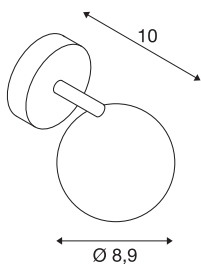

## LIGHT EYE 1 wall and ceiling light

single-headed, QPAR51, black/chrome, max. 50W

The popular design of LIGHT EYE framed into a compact wall and ceiling light. Available in several colour versions the luminaire is available with either one or two light outputs. The lamp head is adjustable and mounted directly to the ceiling plate. Designed for GU10 halogen or retrofit LED lamps LIGHT EYE 1 is ready for direct connection to 230V mains supply.

### TECHNICAL DATA

Item no.:	149060
Socket	GU10
Lamp	QPAR51
Number of sockets	1
Lamps included	0
Primary nominal voltage	220-240V ~50/60Hz mA/V
Tilt range	100 °
Horizontal rotation range	350 °
Height	14.2 cm
Diameter	8.9 cm
Net weight	0.268 kg
Gross weight	0.339 kg
IP Code	IP 20
Safety class	I
Assembly	Surface
Assembly details	Ceiling, Wall
Wattage	50 W
Color	black