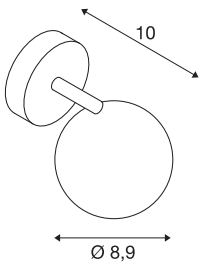

LIGHT EYE 1 wall and ceiling light

single-headed, QPAR51, white/chrome, max. 50W

The popular design of LIGHT EYE framed into a compact wall and ceiling light. Available in several colour versions the luminaire is available with either one or two light outputs. The lamp head is adjustable and mounted directly to the ceiling plate. Designed for GU10 halogen or retrofit LED lamps LIGHT EYE 1 is ready for direct connection to 230V mains supply.

TECHNICAL DATA

Item no.:	149061
Socket	GU10
Lamp	QPAR51
Number of sockets	1
Lamps included	0
Primary nominal voltage	220-240V ~50/60Hz mA/V
Tilt range	100 °
Horizontal rotation range	350 °
Height	14.2 cm
Diameter	8.9 cm
Net weight	0.266 kg
Gross weight	0.326 kg
IP Code	IP 20
Safety class	I
Assembly	Surface
Assembly details	Ceiling, Wall
Wattage	50 W
Color	white