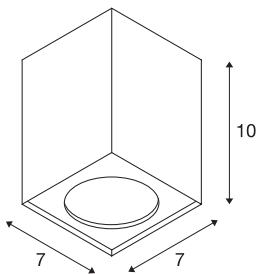

ALTRA DICE

ceiling light, QPAR51, square, white, max. 35W

The cube-shaped ceiling light ALTRA DICE from aluminium and steel has a unilateral cut in order to host the 240V halogen lamp. Optionally available in white or silver-grey colour version, ALTRA DICE is ready for direct connection to 230V mains supply.

TECHNICAL DATA

Item no.:	151511
Socket	GU10
Lamp	QPAR51
Number of sockets	1
Lamps included	0
Primary nominal voltage	220-240V ~50/60Hz mA/V
Length	7.0 cm
Width	7.0 cm
Height	10.0 cm
Net weight	0.315 kg
Gross weight	0.365 kg
IP Code	IP 20
Safety class	I
Assembly	Surface
Assembly details	Ceiling
Wattage	35 W
Color	white
Maximum ambient temperature	25 °C
BIG WHITE Page	316