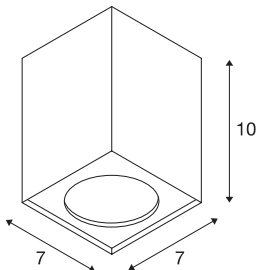

## ALTRA DICE

ceiling light, QPAR51, square, silver-grey/black, max. 35W

The cube-shaped ceiling light ALTRA DICE from aluminium and steel has a unilateral cut in order to host the 240V halogen lamp. Optionally available in white or silver-grey colour version, ALTRA DICE is ready for direct connection to 230V mains supply.

## TECHNICAL DATA

Item no.:	151514
Socket	GU10
Lamp	QPAR51
Number of sockets	1
Lamps included	0
Primary nominal voltage	220-240V ~50/60Hz mA/V
Length	7.0 cm
Width	7.0 cm
Height	10.0 cm
Net weight	0.311 kg
Gross weight	0.358 kg
IP Code	IP 20
Safety class	I
Assembly	Surface
Assembly details	Ceiling
Wattage	35 W
Color	grey
Maximum ambient temperature	25 °C
BIG WHITE Page	316