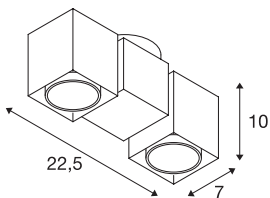

ALTRA DICE

ceiling light, double-headed, QPAR51, white, max. 100 W

The cube-shaped ceiling light ALTRA DICE from aluminium and steel is equipped with two lamp heads with one unilateral cut each in order to host the high-voltage halogen lamps. Optionally available in white or silver-grey colour version, the adjustable surface-mounted spot for 240V halogen lamps with GU10 socket is ready for direct connection to 230V mains supply.

TECHNICAL DATA

Item no.:	151531
Socket	GU10
Lamp	QPAR51
Number of sockets	2
Lamps included	0
Primary nominal voltage	220-240V ~50/60Hz mA/V
Tilt range	180 °
Horizontal rotation range	350 °
Length	22.5 cm
Width	7.0 cm
Height	9.0 cm
Net weight	0.798 kg
Gross weight	0.961 kg
IP Code	IP 20
Safety class	I
Assembly	Surface
Assembly details	Ceiling, Wall
Wattage	50 W
Color	white
Maximum ambient temperature	25 °C
BIG WHITE Page	316