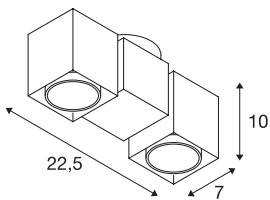

ALTRA DICE

ceiling light, double-headed, QPAR51, silver-grey/black, max. 100 W

The cube-shaped ceiling light ALTRA DICE from aluminium and steel is equipped with two lamp heads with one unilateral cut each in order to host the high-voltage halogen lamps. Optionally available in white or silver-grey colour version, the adjustable surface-mounted spot for 240V halogen lamps with GU10 socket is ready for direct connection to 230V mains supply.

TECHNICAL DATA

Item no.:	151534
Socket	GU10
Lamp	QPAR51
Number of sockets	2
Lamps included	0
Primary nominal voltage	220-240V ~50/60Hz mA/V
Tilt range	180 °
Horizontal rotation range	350 °
Length	22.5 cm
Width	7.0 cm
Height	9.0 cm
Net weight	0.785 kg
Gross weight	0.947 kg
IP Code	IP 20
Safety class	I
Assembly	Surface
Assembly details	Ceiling, Wall
Wattage	50 W
Color	grey
Maximum ambient temperature	25 °C
BIG WHITE Page	316