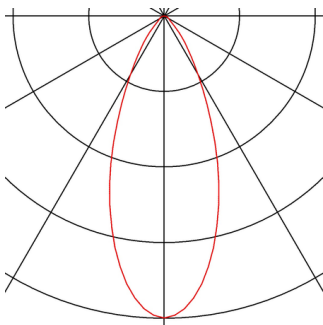

KARPO

wall and ceiling light, single-headed, LED, 3000K, round, black, 7.5W

KARPO series lights are available in white and black. It has a choice of one or two spots in a cylindrical shape which can be individually adjusted via a hinge. The swivel and tilting range allows you to optimally light up the room. The integrated premium LEDs provide high energy efficiency. The luminaire also has a high colour rendering index of 90. The luminaires can be directly connected to the 230V mains supply.

TECHNICAL DATA

Item no.:	152330
Lamps included	0
Number of different light outlets	1
Primary nominal voltage	100-240V ~50/60Hz mA/V
Secondary power / secondary voltage	500 mA/V
Vertical tilting range	90 °
Horizontal rotation range	350 °
Width	9.0 cm
Height	12.5 cm
Depth	7.5 cm
Net weight	0.298 kg
Gross weight	0.374 kg
IP Code	IP 20
Safety class	I
Assembly	Surface
Assembly details	Ceiling, Wall
Wattage	9.5 W
Lumen	480 lm
Colour temperature	3000 Kelvin
Beam angle	40 °
Color	black
CRI	>90