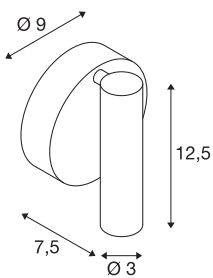

KARPO

wall and ceiling light, single-headed, LED, 3000K, round, black, 7.5W

KARPO series lights are available in white and black. It has a choice of one or two spots in a cylindrical shape which can be individually adjusted via a hinge. The swivel and tilting range allows you to optimally light up the room. The integrated premium LEDs provide high energy efficiency. The luminaire also has a high colour rendering index of 90. The luminaires can be directly connected to the 230V mains supply.

TECHNICAL DATA

Item no.:	152330
Lamps included	0
Number of different light outlets	1
Primary nominal voltage	100-240V ~50/60Hz mA/V
Secondary power / secondary voltage	500 mA/V
Vertical tilting range	90 °
Horizontal rotation range	350 °
Width	9.0 cm
Height	12.5 cm
Depth	7.5 cm
Net weight	0.298 kg
Gross weight	0.374 kg
IP Code	IP 20
Safety class	I
Assembly	Surface
Assembly details	Ceiling, Wall
Wattage	9.5 W
Lumen	480 lm
Colour temperature	3000 Kelvin
Beam angle	40 °
Color	black
CRI	>90

Binning	6
LXXBXX data	70/50
Service life	30000 h
Maximum ambient temperature	30 °C
BIG WHITE Page	334

Notes
