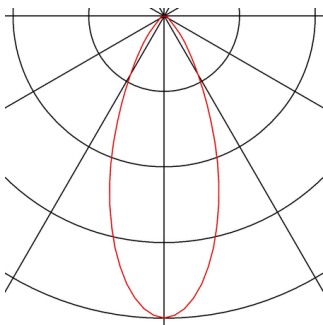

KARPO

wall and ceiling light, single-headed, LED, 3000K, round, white, 7.5W

KARPO series lights are available in white and black. It has a choice of one or two spots in a cylindrical shape which can be individually adjusted via a hinge. The swivel and tilting range allows you to optimally light up the room. The integrated premium LEDs provide high energy efficiency. The luminaire also has a high colour rendering index of 90. The luminaires can be directly connected to the 230V mains supply.

TECHNICAL DATA

Item no.:	152331
Lamps included	0
Number of different light outlets	1
Primary nominal voltage	100-240V ~50/60Hz mA/V
Secondary power / secondary voltage	500 mA/V
Vertical tilting range	90 °
Horizontal rotation range	350 °
Width	9.0 cm
Height	12.5 cm
Depth	7.5 cm
Net weight	0.301 kg
Gross weight	0.377 kg
IP Code	IP 20
Safety class	I
Assembly	Surface
Assembly details	Ceiling, Wall
Wattage	9.5 W
Lumen	530 lm
Colour temperature	3000 Kelvin
Beam angle	40 °
Color	white
CRI	>90