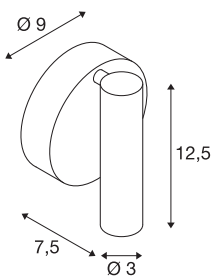

KARPO

wall and ceiling light, single-headed, LED, 3000K, round, white, 7.5W

KARPO series lights are available in white and black. It has a choice of one or two spots in a cylindrical shape which can be individually adjusted via a hinge. The swivel and tilting range allows you to optimally light up the room. The integrated premium LEDs provide high energy efficiency. The luminaire also has a high colour rendering index of 90. The luminaires can be directly connected to the 230V mains supply.

TECHNICAL DATA

Item no.:	152331
Lamps included	0
Number of different light outlets	1
Primary nominal voltage	100-240V ~50/60Hz mA/V
Secondary power / secondary voltage	500 mA/V
Vertical tilting range	90 °
Horizontal rotation range	350 °
Width	9.0 cm
Height	12.5 cm
Depth	7.5 cm
Net weight	0.301 kg
Gross weight	0.377 kg
IP Code	IP 20
Safety class	I
Assembly	Surface
Assembly details	Ceiling, Wall
Wattage	9.5 W
Lumen	530 lm
Colour temperature	3000 Kelvin
Beam angle	40 °
Color	white
CRI	>90

Binning	6
LXXBXX data	70/50
Service life	30000 h
Maximum ambient temperature	30 °C
BIG WHITE Page	334

Notes
