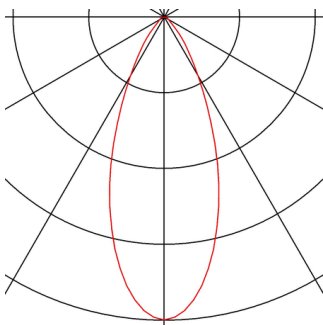

KARPO

wall and ceiling light, single-headed, LED, 3000K,
round, black, with switch, 7.5W

The KARPO LED wall and ceiling light has its canopy and head connected by a hinge part which can swivel and tilt. The high-power 7.5W LED fitted and the housing-mounted switch means that the luminaire is suitable for many applications, including as a reading light. The electrical connection of the luminaire, which is available in various light colours, is made directly to the 230V mains supply thanks to the built-in LED driver. This luminaire contains built-in LED lamps.

TECHNICAL DATA

Item no.:	152340
Lamps included	0
Number of different light outlets	1
Primary nominal voltage	100-240V ~50/60Hz mA/V
Secondary power / secondary voltage	500 mA/V
Vertical tilting range	90 °
Horizontal rotation range	350 °
Width	9.0 cm
Height	12.5 cm
Depth	7.5 cm
Net weight	0.304 kg
Gross weight	0.379 kg
IP Code	IP 20
Safety class	I
Assembly	Surface
Assembly details	Wall
Wattage	6 W
Lumen	330 lm
Colour temperature	3000 Kelvin
Beam angle	40 °
Color	black
CRI	>90