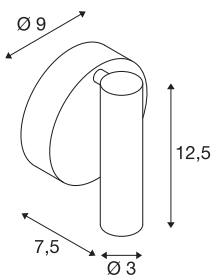

KARPO

wall and ceiling light, single-headed, LED, 3000K,
round, black, with switch, 7.5W

The KARPO LED wall and ceiling light has its canopy and head connected by a hinge part which can swivel and tilt. The high-power 7.5W LED fitted and the housing-mounted switch means that the luminaire is suitable for many applications, including as a reading light. The electrical connection of the luminaire, which is available in various light colours, is made directly to the 230V mains supply thanks to the built-in LED driver. This luminaire contains built-in LED lamps.

TECHNICAL DATA

Item no.:	152340
Lamps included	0
Number of different light outlets	1
Primary nominal voltage	100-240V ~50/60Hz mA/V
Secondary power / secondary voltage	500 mA/V
Vertical tilting range	90 °
Horizontal rotation range	350 °
Width	9.0 cm
Height	12.5 cm
Depth	7.5 cm
Net weight	0.304 kg
Gross weight	0.379 kg
IP Code	IP 20
Safety class	I
Assembly	Surface
Assembly details	Wall
Wattage	6 W
Lumen	330 lm
Colour temperature	3000 Kelvin
Beam angle	40 °
Color	black
CRI	>90

Binning	6
LXXBXX data	70/50
Service life	30000 h
Maximum ambient temperature	30 °C
BIG WHITE Page	253

Notes
