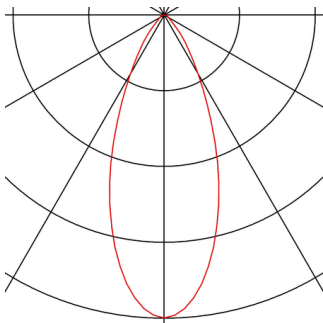

KARPO

wall and ceiling light, single-headed, LED, 3000K, round, black, with switch, 7.5W

The KARPO LED wall and ceiling light has its canopy and head connected by a hinge part which can swivel and tilt. The high-power 7.5W LED fitted and the housing-mounted switch means that the luminaire is suitable for many applications, including as a reading light. The electrical connection of the luminaire, which is available in various light colours, is made directly to the 230V mains supply thanks to the built-in LED driver. This luminaire contains built-in LED lamps.

TECHNICAL DATA

Item no.:	152341
Lamps included	0
Number of different light outlets	1
Primary nominal voltage	100-240V ~50/60Hz mA/V
Secondary power / secondary voltage	500 mA/V
Vertical tilting range	90 °
Horizontal rotation range	350 °
Width	9.0 cm
Height	12.5 cm
Depth	7.5 cm
Net weight	0.308 kg
Gross weight	0.381 kg
IP Code	IP 20
Safety class	I
Assembly	Surface
Assembly details	Wall
Wattage	6 W
Lumen	380 lm
Colour temperature	3000 Kelvin
Beam angle	40 °
Color	white
CRI	>90