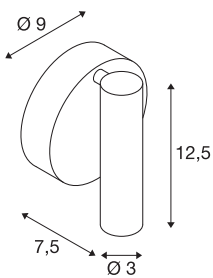

KARPO

wall and ceiling light, single-headed, LED, 3000K, round, black, with switch, 7.5W

The KARPO LED wall and ceiling light has its canopy and head connected by a hinge part which can swivel and tilt. The high-power 7.5W LED fitted and the housing-mounted switch means that the luminaire is suitable for many applications, including as a reading light. The electrical connection of the luminaire, which is available in various light colours, is made directly to the 230V mains supply thanks to the built-in LED driver. This luminaire contains built-in LED lamps.

TECHNICAL DATA

Item no.:	152341
Lamps included	0
Number of different light outlets	1
Primary nominal voltage	100-240V ~50/60Hz mA/V
Secondary power / secondary voltage	500 mA/V
Vertical tilting range	90 °
Horizontal rotation range	350 °
Width	9.0 cm
Height	12.5 cm
Depth	7.5 cm
Net weight	0.308 kg
Gross weight	0.381 kg
IP Code	IP 20
Safety class	I
Assembly	Surface
Assembly details	Wall
Wattage	6 W
Lumen	380 lm
Colour temperature	3000 Kelvin
Beam angle	40 °
Color	white
CRI	>90

Binning	6
LXXBXX data	70/50
Service life	30000 h
Maximum ambient temperature	30 °C
BIG WHITE Page	253

Notes
