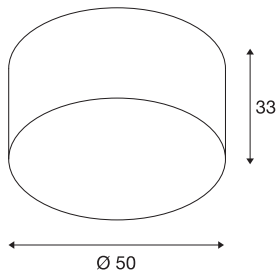

SOPRANA CL-1

ceiling light, A60, round, white shade Ø/H 50/26 cm, max. 3x60W

The generously designed lamp shade ensures a wide range of applications for the SOPRANA CL-1 ceiling light. The shade is made of textile and polystyrene and available in white or beige. It guarantees even lighting attributes with the standard E27 240V lamps used. The SOPRANA CL-1 ceiling light is ready for direct connection to the 230V mains supply.

TECHNICAL DATA

Item no.:	155372
Socket	E27
Number of sockets	3
Lamps included	0
Primary nominal voltage	220-240V ~50/60Hz mA/V
Diameter	50.0 cm
Net weight	1.663 kg
Gross weight	3.477 kg
IP Code	IP 20
Safety class	I
Assembly	Surface
Assembly details	Ceiling
Wattage	60 W
Color	white
BIG WHITE Page	285