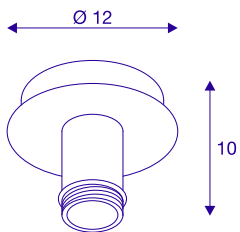

FENDA

ceiling light, ceiling plate, A60, black, without shade, max. 60W

The FENDA Ceiling Rosette from our MIX & MATCH System enables individual combinations with our variously coloured FENDA Lamp Shades. With its built-in E27 holder, the luminaire is suitable for LEDs and energy saving lamps.

TECHNICAL DATA

Item no.:	155550
Socket	E27
Number of sockets	1
Lamps included	0
Primary nominal voltage	220-240V ~50/60Hz mA/V
Height	10.0 cm
Diameter	12.0 cm
Net weight	0.355 kg
Gross weight	0.484 kg
IP Code	IP 20
Safety class	I
Assembly	Surface
Assembly details	Ceiling
Wattage	60 W
Color	black
BIG WHITE Page	282