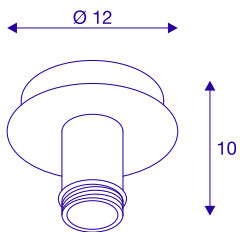

## FENDA

ceiling light, ceiling plate, A60, white, without shade, max. 60W

The FENDA Ceiling Rosette from our MIX & MATCH System enables individual combinations with our variously coloured FENDA Lamp Shades. With its built-in E27 holder, the luminaire is suitable for LEDs and energy saving lamps.

### TECHNICAL DATA

Item no.:	155551
Socket	E27
Number of sockets	1
Lamps included	0
Primary nominal voltage	220-240V ~50/60Hz mA/V
Height	10.0 cm
Diameter	12.0 cm
Net weight	0.359 kg
Gross weight	0.485 kg
IP Code	IP 20
Safety class	I
Assembly	Surface
Assembly details	Ceiling
Wattage	60 W
Color	white
BIG WHITE Page	282