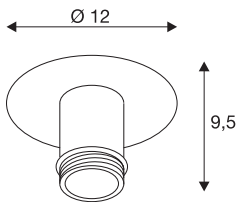

FENDA

ceiling light, ceiling plate, A60, chrome, without shade, max. 60W

The FENDA Ceiling Rosette from our MIX & MATCH System enables individual combinations with our variously coloured FENDA Lamp Shades. With its built-in E27 holder, the luminaire is suitable for LEDs and energy saving lamps.

TECHNICAL DATA

Item no.:	155552
Socket	E27
Number of sockets	1
Lamps included	0
Height	10.0 cm
Diameter	12.0 cm
Net weight	0.341 kg
Gross weight	0.428 kg
IP Code	IP 20
Safety class	I
Assembly	Surface
Assembly details	Ceiling
Wattage	60 W
Color	chrome
BIG WHITE Page	282