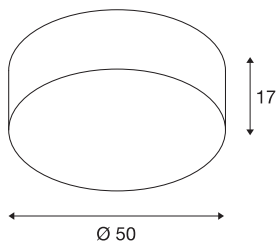

## TENORA CL-1

ceiling light, TC-(D,H,T,Q)SE, round, white shade Ø/H 50/15 cm, max. 3x23W

The TENORA CL-1 ceiling light convinces with its extremely flat body, which is covered by an acrylic glass lamp shade. Available in black or white, the textile and polyester-based shade guarantees the even lighting attributes of the standard E27 high voltage lamp used. The TENORA CL-1 ceiling light comes ready for direct connection to 230V mains supply.

## TECHNICAL DATA

Item no.:	156051
Socket	E27
Number of sockets	3
Lamps included	0
Primary nominal voltage	230V ~50Hz mA/V
Height	17.0 cm
Diameter	50.0 cm
Net weight	1.475 kg
Gross weight	3.085 kg
IP Code	IP 20
Safety class	I
Assembly	Surface
Assembly details	Ceiling
Wattage	23 W
Color	white
BIG WHITE Page	285