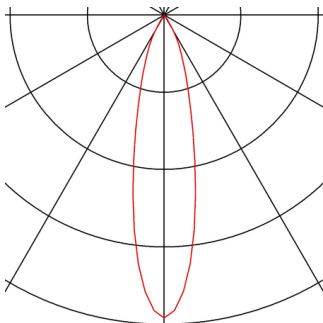

## BILAS 1

wall and ceiling light, spot, single-headed, LED, 2700K, round, matt black, 25°, 16W, incl. canopy

The BILAS Spot wall and ceiling light appears in a simple and elegant shape. Thanks to the powerful, dimmable COB LED, the luminaire can be used in a variety of settings. The lamp is available as single-headed, double-headed and triple-headed and is ready for direct connection to the 230V mains supply.

## TECHNICAL DATA

Item no.:	156420
Lamps included	0
Primary nominal voltage	230V ~50/60Hz mA/V
Vertical tilting range	90 °
Horizontal rotation range	355 °
Height	20.0 cm
Diameter	10.0 cm
Net weight	1.002 kg
Gross weight	1.238 kg
IP Code	IP 20
Safety class	I
Assembly	Surface
Assembly details	Ceiling, Wall
Dimming technology	Leading edge
Wattage	16 W
Lumen	1000 lm
Colour temperature	2700 Kelvin
Beam angle	25 °
Color	black
CRI	>80
Binning	6
LXXBXX data	70/50