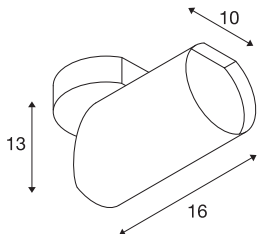

## BILAS 1

wall and ceiling light, spot, single-headed, LED, 2700K, round, matt black, 25°, 16W, incl. canopy

The BILAS Spot wall and ceiling light appears in a simple and elegant shape. Thanks to the powerful, dimmable COB LED, the luminaire can be used in a variety of settings. The lamp is available as single-headed, double-headed and triple-headed and is ready for direct connection to the 230V mains supply.

## TECHNICAL DATA

Item no.:	156420
Lamps included	0
Primary nominal voltage	230V ~50/60Hz mA/V
Vertical tilting range	90 °
Horizontal rotation range	355 °
Height	20.0 cm
Diameter	10.0 cm
Net weight	1.002 kg
Gross weight	1.238 kg
IP Code	IP 20
Safety class	I
Assembly	Surface
Assembly details	Ceiling, Wall
Dimming technology	Leading edge
Wattage	16 W
Lumen	1000 lm
Colour temperature	2700 Kelvin
Beam angle	25 °
Color	black
CRI	>80
Binning	6
LXXBXX data	70/50

Service life	50000 h
BIG WHITE Page	336

**Notes**

---

---

---

---

---