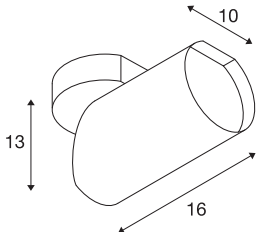

## BILAS 1

wall and ceiling light, Spot, single-headed, LED, 2700K, round, white matt, 25°, 16W, incl. canopy

The BILAS SPOT Wall and ceiling light exhibits a simple and elegant form. Thanks to its dimmable, high output COB LED, the luminaire can be used in a variety of settings. The luminaire is available in single, double, and triple row versions, and comes ready for direct connection to 230V electrical mains.

## TECHNICAL DATA

Item no.:	156421
Lamps included	0
Primary nominal voltage	230V ~50/60Hz mA/V
Vertical tilting range	90 °
Horizontal rotation range	355 °
Height	20.0 cm
Diameter	10.0 cm
Net weight	1.024 kg
Gross weight	1.263 kg
IP Code	IP 20
Safety class	I
Assembly	Surface
Assembly details	Ceiling, Wall
Dimming technology	Leading edge
Wattage	16 W
Lumen	1000 lm
Colour temperature	2700 Kelvin
Beam angle	25 °
Color	white
CRI	>80
Binning	6
LXXBXX data	70/50