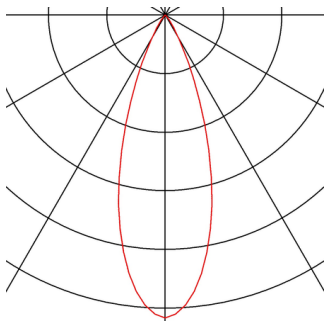

HELIA

wall and ceiling light, single-headed, LED, 3000K, 35°, black

The functional HELIA wall and ceiling light consists of an aluminium structure that is optionally available with a black or white housing. The lamp head can also be rotated and swivelled. Thanks to the built-in Premium LED, the single-headed HELIA luminaire is ready for direct connection to the 230V mains power supply.

TECHNICAL DATA

Item no.:	156500
Primary nominal voltage	220-240V ~50/60Hz mA/V
Secondary power / secondary voltage	500 mA/V
Vertical tilting range	90 °
Horizontal rotation range	350 °
Length	9.5 cm
Width	9.0 cm
Height	11.4 cm
Net weight	0.421 kg
Gross weight	0.551 kg
IP Code	IP 20
Safety class	I
Assembly	Surface
Assembly details	Ceiling, Wall
Dimming technology	trailing edge
Wattage	11 W
Lumen	620 lm
Colour temperature	3000 Kelvin
Beam angle	35 °
Color	black
CRI	>90
Binning	6