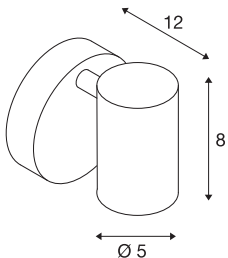

HELIA

wall and ceiling light, single-headed, LED, 3000K, 35°, black

The functional HELIA wall and ceiling light consists of an aluminium structure that is optionally available with a black or white housing. The lamp head can also be rotated and swivelled. Thanks to the built-in Premium LED, the single-headed HELIA luminaire is ready for direct connection to the 230V mains power supply.

TECHNICAL DATA

Item no.:	156500
Primary nominal voltage	220-240V ~50/60Hz mA/V
Secondary power / secondary voltage	500 mA/V
Vertical tilting range	90 °
Horizontal rotation range	350 °
Length	9.5 cm
Width	9.0 cm
Height	11.4 cm
Net weight	0.421 kg
Gross weight	0.551 kg
IP Code	IP 20
Safety class	I
Assembly	Surface
Assembly details	Ceiling, Wall
Dimming technology	trailing edge
Wattage	11 W
Lumen	620 lm
Colour temperature	3000 Kelvin
Beam angle	35 °
Color	black
CRI	>90
Binning	6