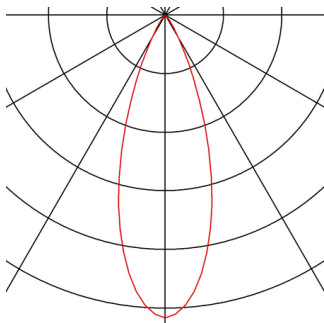

## HELIA

wall and ceiling light, single-headed, LED, 3000K, 35°, white

The functional HELIA wall and ceiling light consists of an aluminium structure that is optionally available with a black or white housing. The lamp head can also be rotated and swivelled. Thanks to the built-in Premium LED, the single-headed HELIA luminaire is ready for direct connection to the 230V mains power supply.

## TECHNICAL DATA

Item no.:	156501
Primary nominal voltage	220-240V ~50/60Hz mA/V
Secondary power / secondary voltage	500 mA/V
Vertical tilting range	90 °
Horizontal rotation range	350 °
Length	9.5 cm
Width	9.0 cm
Height	11.4 cm
Net weight	0.417 kg
Gross weight	0.545 kg
IP Code	IP 20
Safety class	I
Assembly	Surface
Assembly details	Ceiling, Wall
Dimming technology	trailing edge
Wattage	11 W
Lumen	620 lm
Colour temperature	3000 Kelvin
Beam angle	35 °
Color	white
CRI	>90
Binning	6