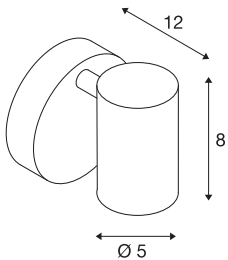

## HELIA

wall and ceiling light, single-headed, LED, 3000K, 35°, white

The functional HELIA wall and ceiling light consists of an aluminium structure that is optionally available with a black or white housing. The lamp head can also be rotated and swivelled. Thanks to the built-in Premium LED, the single-headed HELIA luminaire is ready for direct connection to the 230V mains power supply.

## TECHNICAL DATA

Item no.:	156501
Primary nominal voltage	220-240V ~50/60Hz mA/V
Secondary power / secondary voltage	500 mA/V
Vertical tilting range	90 °
Horizontal rotation range	350 °
Length	9.5 cm
Width	9.0 cm
Height	11.4 cm
Net weight	0.417 kg
Gross weight	0.545 kg
IP Code	IP 20
Safety class	I
Assembly	Surface
Assembly details	Ceiling, Wall
Dimming technology	trailing edge
Wattage	11 W
Lumen	620 lm
Colour temperature	3000 Kelvin
Beam angle	35 °
Color	white
CRI	>90
Binning	6