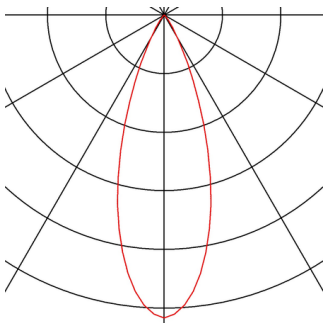

## HELIA

wall and ceiling light, double-headed, LED, 3000K, 35°, black

The functional HELIA wall and ceiling light consists of an aluminium structure that is optionally available with a black or white housing. The lamp head can also be rotated and swivelled. Thanks to the built-in Premium LED, the single-headed HELIA luminaire is ready for direct connection to the 230V mains power supply.

## TECHNICAL DATA

Item no.:	156510
Primary nominal voltage	220-240V ~50/60Hz mA/V
Secondary power / secondary voltage	500 mA/V
Vertical tilting range	90 °
Horizontal rotation range	350 °
Length	22.0 cm
Width	9.0 cm
Height	11.9 cm
Net weight	0.766 kg
Gross weight	0.922 kg
IP Code	IP 20
Safety class	I
Assembly	Surface
Assembly details	Ceiling, Wall
Dimming technology	Leading edge
Wattage	18 W
Lumen	1200 lm
Colour temperature	3000 Kelvin
Beam angle	35 °
Color	black
CRI	>90
Binning	6