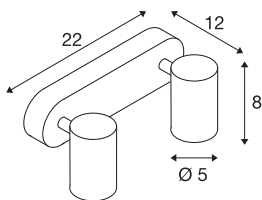

## HELIA

wall and ceiling light, double-headed, LED, 3000K, 35°, black

The functional HELIA wall and ceiling light consists of an aluminium structure that is optionally available with a black or white housing. The lamp head can also be rotated and swivelled. Thanks to the built-in Premium LED, the single-headed HELIA luminaire is ready for direct connection to the 230V mains power supply.

## TECHNICAL DATA

Item no.:	156510
Primary nominal voltage	220-240V ~50/60Hz mA/V
Secondary power / secondary voltage	500 mA/V
Vertical tilting range	90 °
Horizontal rotation range	350 °
Length	22.0 cm
Width	9.0 cm
Height	11.9 cm
Net weight	0.766 kg
Gross weight	0.922 kg
IP Code	IP 20
Safety class	I
Assembly	Surface
Assembly details	Ceiling, Wall
Dimming technology	Leading edge
Wattage	18 W
Lumen	1200 lm
Colour temperature	3000 Kelvin
Beam angle	35 °
Color	black
CRI	>90
Binning	6